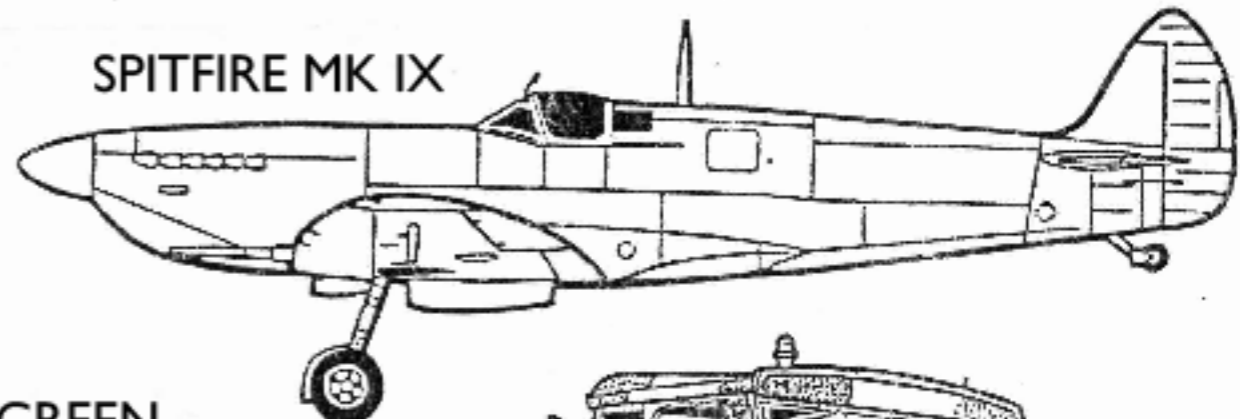

BOFORS  
GUN

GREEN  
GODDESS

SPITFIRE MK IX

SCAMMELL

LEYLAND  
HIPPO

DUKW

WHITE M16  
HALF-TRACK

**EDEN CAMP**  
MODERN HISTORY THEME MUSEUM

GMC TRUCK

RUSSIAN  
T34/85 TANK